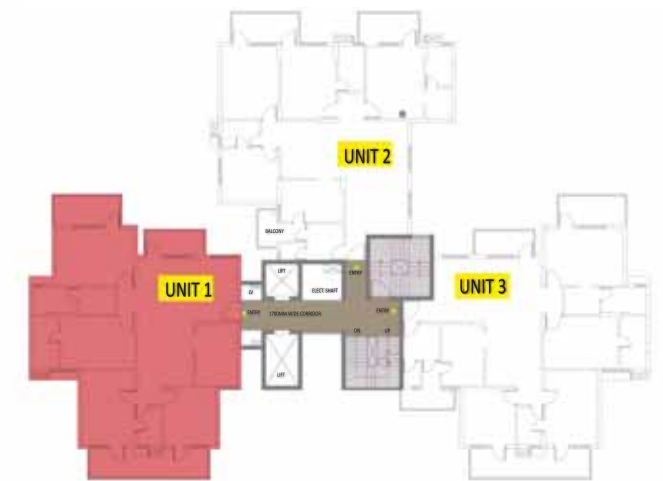

Sare Petioles Gurgaon Floor Plan, 4BHK 2040

4 BHK Floor Plan

TOWER LAYOUT T5
(P1-P6)

Super area:
2040 sq ft (190 sq m)
Unit No.: 1
Towers P1 to P6